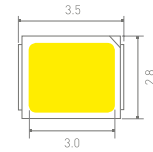

LEDs

AR 3528 W

AR 5050 W

AR 2835 W

LEDs type	AR 3528 W	AR 5050 W	AR 2835 W
Features	Standard LED with high reliability and resistance to mechanical load	3-crystal LED with a large phosphor area. Increased and uniformity of light output	High efficiency LED with low thermal resistance and long life. The large area of the phosphor provides efficiency of 170 lm/W and above
Forward voltage, W	2.8-3.4	2.8-3.3	2.8-3.4
Rated operational current, mA	20	60	60
Luminous flux, Lm	5.0-8.0	17-22	19-27
Half-value angle	120	120	120
Efficiency, Lm/w	>150	>130	>170
Colour temperature, K	2400-15000	2700-6000	2400-6000
Color rendering index CRI	>90,95+	>90,95+	>90,95+
Thermal resistance, K/W	<150	<150	<70