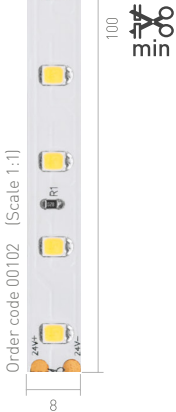

2835 80 LED/m

VERY HIGH EFFICIENCY LED STRIP

24 V

6 W/m

150 lm/W

AR 2835 W

Very high efficiency > 145 lm/W, which is 20-40% higher compared to other tapes. For energy efficient lighting. Even illumination of large surfaces. Illumination of advertising constructions and shop-windows. Decorative illumination of an interior, ceiling niches.

PARAMETERS

Length	1m	5m
LEDs type	AR 2835 W	
Color rendering index	CRI>90	
Number of LEDs	80 pcs	400 pcs
Maximum power	6 W	30 W
Maximum luminous flux	900 lm	4500 lm
Supply voltage (DC input)	24 V	
Warranty	5 years*	
Flexible white board, 3M adhesive tape on the back.		

OLS 1-5000

8x2 mm IP20

Order code	Color temperature
00168	Cool white 8000 K
00167	White 6000 K
00165	Day white 5000 K
00164	Day white 4000 K
00163	Warm white 3500 K
00162	Warm white 3000 K
00161	Warm white 2700 K
00160	Warm white 2400 K

- IP65
- IP66
- IP67

New 50 m packaging for easy cutting without residue.
Maximal connection length - 5-6 m. Do not connect a 50 m reel.

* For IP20 LED strip