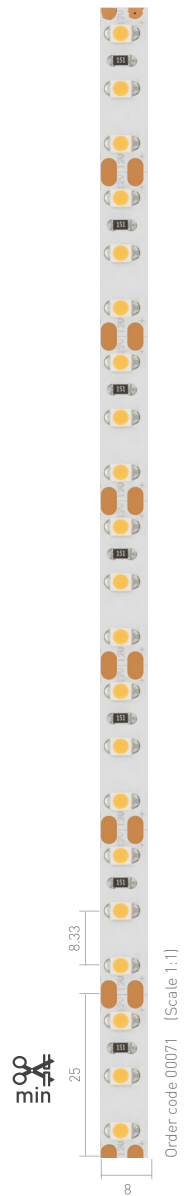

3528 120 LED/m

UNIVERSAL LED STRIP

Illumination of advertising constructions and shop-windows.
Illumination of the kitchen working areas, furniture

12 V

9.6 W/m

85 lm/W

AR 3528 W

PARAMETERS

Length	1m	5m
LEDs type	AR 3528 W	
Color rendering index	CRI>90	
Number of LEDs	120 pcs	600 pcs
Maximum power	9.6 W	48 W
Maximum luminous flux	820 lm	4100 lm
Supply voltage (DC input)	12 V	
Warranty	5 years*	

Flexible white board, **3M** adhesive tape on the back.

OLS 1-5000

8x1.8 mm

IP20

Order code	Color temperature
00196	Cool white 8000 K
00195	White 6000 K
00192	Day white 4000 K
00190	Warm white 3000 K
00189	Warm white 2700 K
00188	Warm white 2400 K

PLS 1-5000

8x2.2 mm

IP65

Order code	Color temperature
00543	White 6000 K
00542	Day white 4000 K
00541	Warm white 3000 K

* For IP20 LED strip