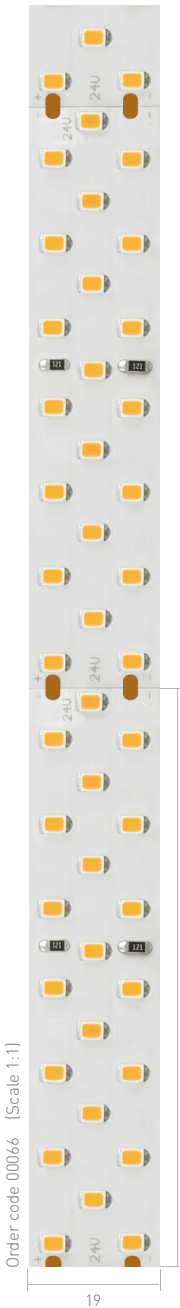

50

16.67

15

Order code 00242 (Scale 1:1)

95+

00412		Day white 5000 K
00411		Day white 4000 K
00409		Warm white 3000 K
00408		Warm white 2700 K

Use with profile only!

2835 252 LED/m