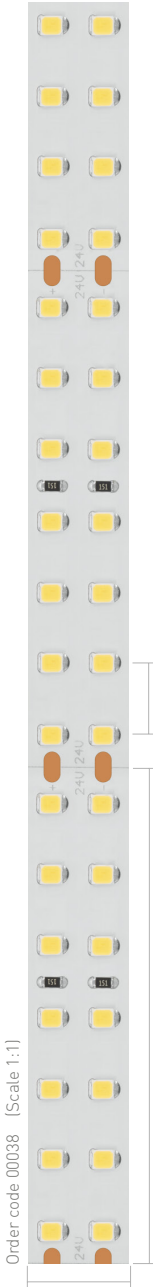

50 min

8.33

15

Order code 00018 (Scale 1:1)

Use with profile only!

* For IP20 LED strip

2835 196 LED/m

15 MM WIDE LED STRIP