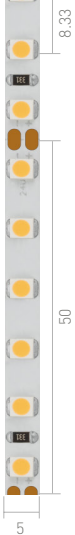

Order code 00052 (Scale 1:1)

50
min

Use with profile only!

3528 240 LED/m

15 MM WIDE LED STRIP.

24 V

19.2 W/m

85 lm/W