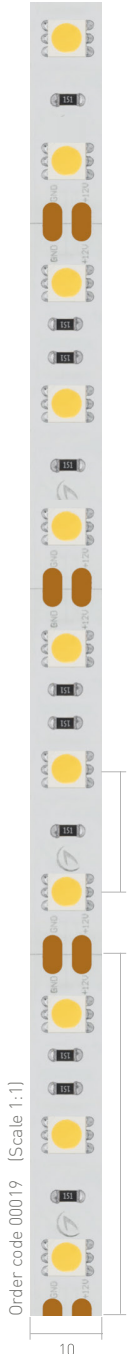

33.33

100 min

100

10

Order code 00079 (Scale 1:1)

5050 60 LED/m

UNIVERSAL LED STRIP

12 V