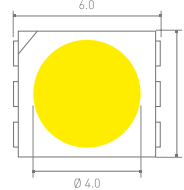

LEDs

AR 3528 W

AR 5050 W

AR 2835 W

LEDs type	AR 3528 W	AR 5050 W	AR 2835 W
Features	Standard LED with high reliability and resistance to mechanical load	3-crystal LED with a large phosphor area. Increased and uniformity of light output	High efficiency LED with low thermal resistance and long life. The large area of the phosphor provides efficiency of 170 lm/W and above
Forward voltage, W	2.8-3.4	2.8-3.3	2.8-3.4
Rated operational current, mA	20	60	60
Luminous flux, Lm	5.0-8.0	17-22	19-27
Half-value angle	120	120	120
Efficiency, Lm/w	>150	>130	>170
Colour temperature, K	2400-15000	2700-6000	2400-6000
Color rendering index CRI	>90,95+	>90,95+	>90,95+
Thermal resistance, K/W	<150	<150	<70