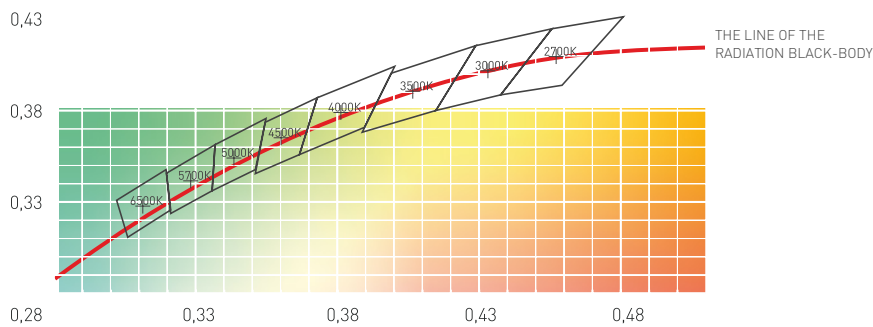

Standardized color temperature ranges are in the chart CIE 1931

COLOR TEMPERATURE IS MEASURED IN **KELVIN (K)**

THE CONCEPTS OF COLOR AND COLOR TEMPERATURE ARE CLOSELY RELATED