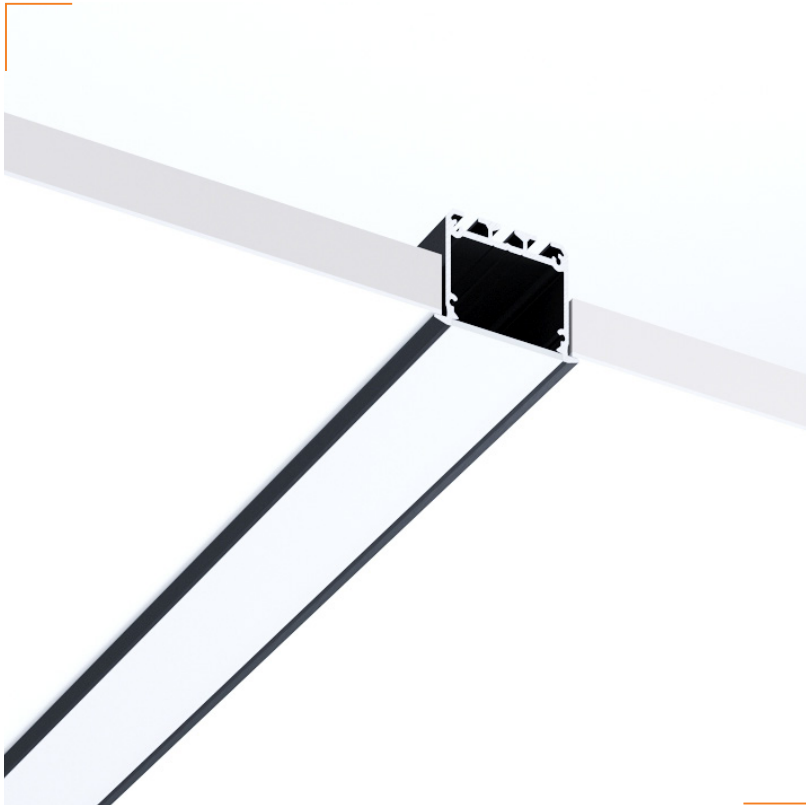

INDILEDA

Mounting type	Recessed
Light color	White in standard. RGB / RGBW / RGBW DMX on request
Color temperature	3000K / 4000K / 6000K
Voltage	12V / 24V
IP Code	IP20 in standard / IP65 on request
Movement sensor	On request
Daylight sensor	On request
Housing color	Raw aluminium in standard. Anode / powder coating on request
Housing material	Aluminium
Diffuser material	OPAL diffuser in standard. Microprismatic diffuser / frosted / black / transparent diffuser on request
Assembly	Screws / brackets / mounting tape
Temperature range	-30°C ... +45°C
Warranty	5 years

power [W]	color temperature [K]	lumen output [lm]	CRI Ra	input voltage [V]	lifetime LED [h]	IP code	dimensions [mm]	product code
38,4	3000	1970	>85	12	50 000	IP20	38,4x26,1x2000	IDILEDA-Su-Op-12-3000-2m
38,4	4000	1970	>85	12	50 000	IP20	38,4x26,1x2000	IDILEDA-Su-Op-12-4000-2m
38,4	6000	1970	>85	12	50 000	IP20	38,4x26,1x2000	IDILEDA-Su-Op-12-5000-2m
38,4	3000	1970	>85	24	50 000	IP20	38,4x26,1x2000	IDILEDA-Su-Op-24-3000-2m
38,4	4000	1970	>85	24	50 000	IP20	38,4x26,1x2000	IDILEDA-Su-Op-24-4000-2m
38,4	6000	1970	>85	24	50 000	IP20	38,4x26,1x2000	IDILEDA-Su-Op-24-5000-2m

Mounting type			
Distribution direction			
IP Code	IP20	IP44	IP65