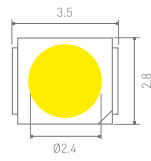

LEDs

AR 3528 W

AR 5050 W

AR 2835 W

LEDs type	AR 3528 W	AR 5050 W	AR 2835 W
Features	Standard LED with high reliability and resistance to mechanical load	3-crystal LED with a large phosphor area. Increased and uniformity of light output	High efficiency LED with low thermal resistance and long life. The large area of the phosphor provides efficiency of 170 lm/W and above
Forward voltage, W	2.8-3.4	2.8-3.3	2.8-3.4
Rated operational current, mA	20	60	60
Luminous flux, Lm	5.0-8.0	17-22	19-27
Half-value angle	120	120	120
Efficiency, Lm/w	>150	>130	>170
Colour temperature, K	2400-15000	2700-6000	2400-6000
Color rendering index CRI	>90,95+	>90,95+	>90,95+
Thermal resistance, K/W	<150	<150	<70