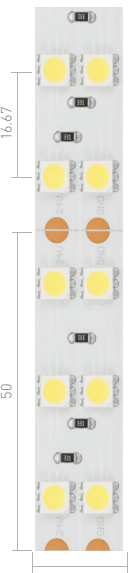

50

16.67

15

Order code 00242 (Scale 1:1)

95+

00412		Day white 5000 K
00411		Day white 4000 K
00409		Warm white 3000 K
00408		Warm white 2700 K

Use with profile only!

2835 252 LED/m