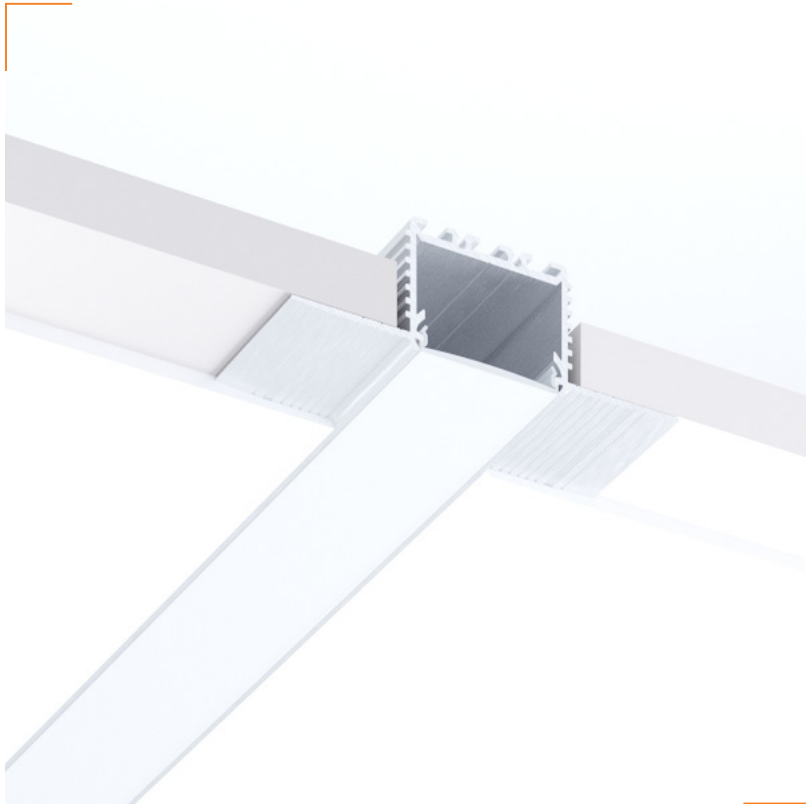

Mounting type	Recessed
Light color	White in standard. RGB / RGBW / RGBW DMX on request
Color temperature	3000K / 4000K / 6000K
Voltage	12V / 24V
IP Code	IP20 in standard / IP65 on request
Movement sensor	On request
Daylight sensor	On request
Housing color	Raw aluminium in standard. Anode / powder coating on request
Housing material	Aluminium
Diffuser material	OPAL diffuser in standard. Microprismatic diffuser / frosted / black / transparent diffuser on request.
Assembly	Screws / brackets / mounting tape
Temperature range	-30°C ... +45°C
Warranty	5 years

power [W]	color temperature [K]	lumen output [lm]	CRI Ra	input voltage [V]	lifetime LED [h]	IP code	dimensions [mm]	product code
57,6	3000	2950	>85	12	50 000	IP20	33,4(83,4)x24,5x2000	IDEOIN-Su-Op-12-3000-2m
57,6	4000	2950	>85	12	50 000	IP20	33,4(83,4)x24,5x2000	IDEOIN-Su-Op-12-4000-2m
57,6	6000	2950	>85	12	50 000	IP20	33,4(83,4)x24,5x2000	IDEOIN-Su-Op-12-5000-2m
57,6	3000	2950	>85	24	50 000	IP20	33,4(83,4)x24,5x2000	IDEOIN-Su-Op-24-3000-2m
57,6	4000	2950	>85	24	50 000	IP20	33,4(83,4)x24,5x2000	IDEOIN-Su-Op-24-4000-2m
57,6	6000	2950	>85	24	50 000	IP20	33,4(83,4)x24,5x2000	IDEOIN-Su-Op-24-5000-2m

Mounting type			
Distribution direction			
IP Code	IP20	IP44	IP65
	IP20	IP44	IP65
	IP20	IP44	IP65