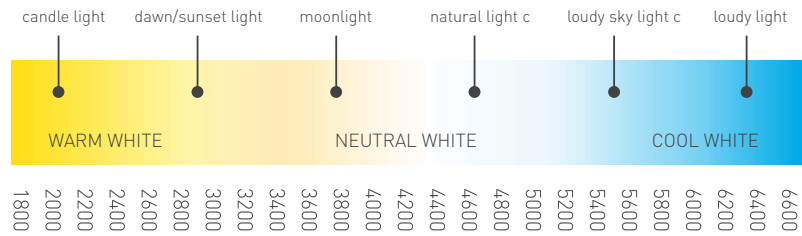

CRI – COLOR RENDERING INDEX.
STANDARD 100 - SUNLIGHT OR INCANDESCENT LIGHT

COLOR TEMPERATURE

DO YOU KNOW WHAT THAT IS?

COLOR TEMPERATURE - AN INDICATOR CHARACTERIZING THE COLOR TONE OF WHITE LIGHT

Color temperature is measured in Kelvin (K).