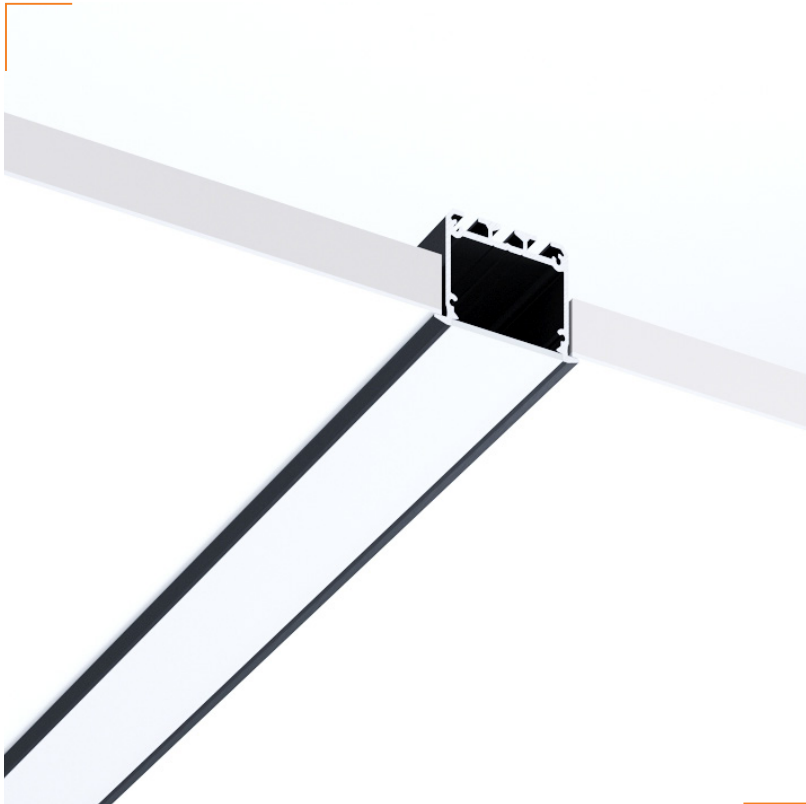

INDILEDA

Mounting type	Recessed
Light color	White in standard. RGB / RGBW / RGBW DMX on request
Color temperature	3000K / 4000K / 6000K
Voltage	12V / 24V
IP Code	IP20 in standard / IP65 on request
Movement sensor	On request
Daylight sensor	On request
Housing color	Raw aluminium in standard. Anode / powder coating on request
Housing material	Aluminium
Diffuser material	OPAL diffuser in standard. Microprismatic diffuser / frosted / black / transparent diffuser on request
Assembly	Screws / brackets / mounting tape
Temperature range	-30°C ... +45°C
Warranty	5 years

power [W]	color temperature [K]	lumen output [lm]	CRI Ra	input voltage [V]	lifetime LED [h]	IP code	dimensions [mm]	product code
38,4	3000	1970	>85	12	50 000	IP20	38,4x26,1x2000	IDILEDA-Su-Op-12-3000-2m
38,4	4000	1970	>85	12	50 000	IP20	38,4x26,1x2000	IDILEDA-Su-Op-12-4000-2m
38,4	6000	1970	>85	12	50 000	IP20	38,4x26,1x2000	IDILEDA-Su-Op-12-5000-2m
38,4	3000	1970	>85	24	50 000	IP20	38,4x26,1x2000	IDILEDA-Su-Op-24-3000-2m
38,4	4000	1970	>85	24	50 000	IP20	38,4x26,1x2000	IDILEDA-Su-Op-24-4000-2m
38,4	6000	1970	>85	24	50 000	IP20	38,4x26,1x2000	IDILEDA-Su-Op-24-5000-2m

Mounting type			
Distribution direction			
IP Code	IP20	IP44	IP65
	IP20	IP44	IP65
	IP20	IP44	IP65