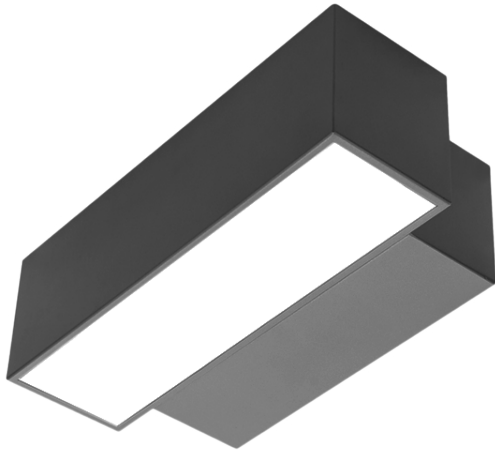

WALL LINEAR

Mounting type	Surface
Light color	White
Color temperature	3000K / 4000K
Voltage	220V - 240V
IP Code	IP44 in standard
Emergency unit	N/A
Movement sensor	On request
Daylight sensor	On request
Housing color	Standard Gray RAL 9006, other RAL colours on request
Drivers	Integrated controller
Housing material	Steel
Diffuser material	Frosted diffuser in standard
Temperature range	0°C ... +40°C
Warranty	5 years

power [W]	color temperature [K]	lumen output [lm]	CRI Ra	input voltage [V]	lifetime LED [h]	IP code	dimensions [mm]	product code
16	3000	2200	>80	230	50 000	IP44	300x110x171	2948.2200/830
16	4000	2200	>80	230	50 000	IP44	300x110x171	2948.2200/840

Mounting type			
Distribution direction			
IP Code	IP20	IP44	IP65